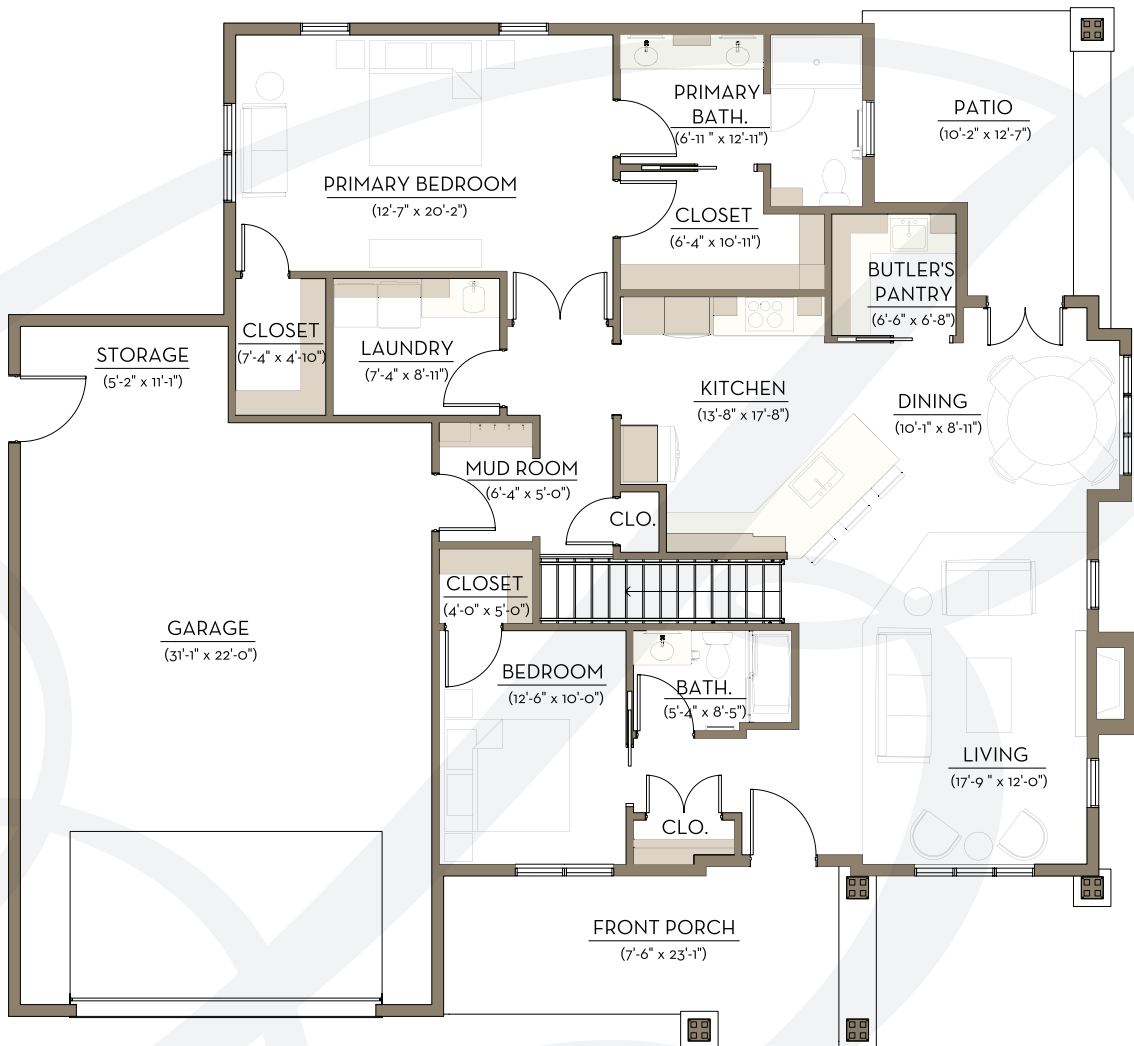

The Villas
at BROOKESTONE MEADOWS

600 Brookestone Meadows Plaza Ste. A,
Elkhorn, NE 68022
(402) 885-6000
fax (402) 895-8165
www.brookestonevillas.com

FLOOR PLANS

THE CRAFTSMAN
Two Bedroom - 1,702 Sq. Ft.