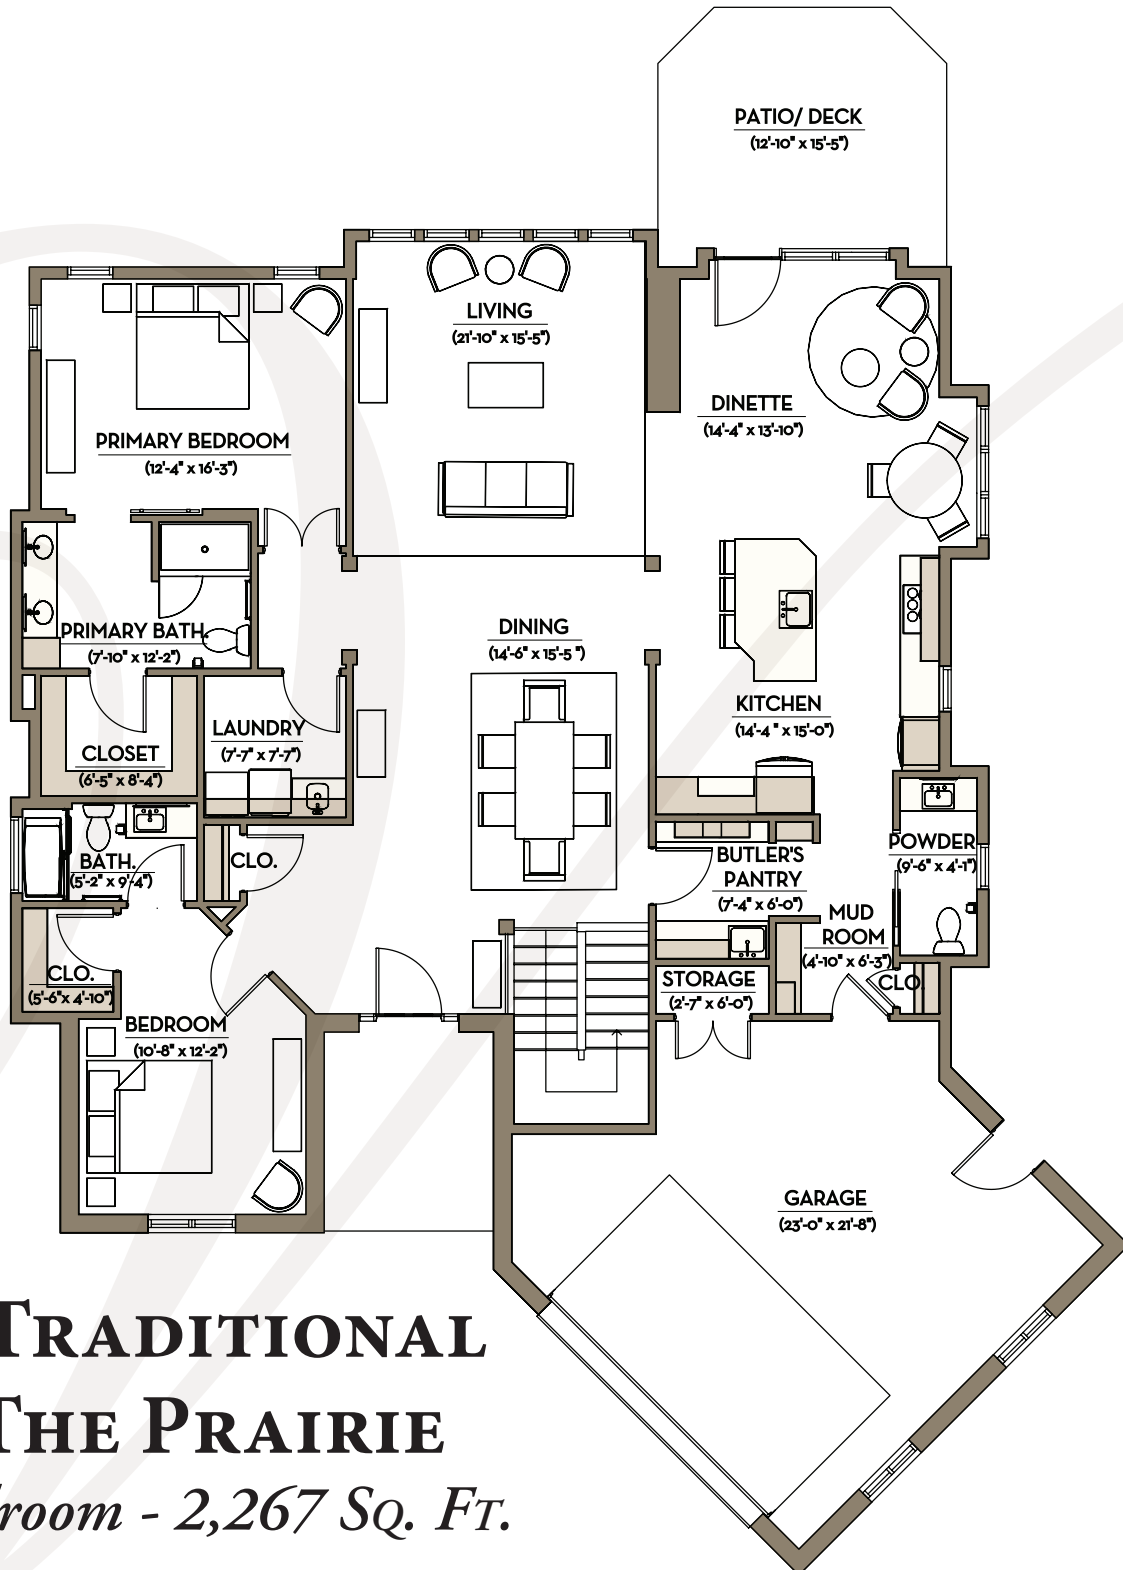

## FLOOR PLANS

**THE TRADITIONAL  
OR THE PRAIRIE**  
*Two Bedroom - 2,267 Sq. Ft.*